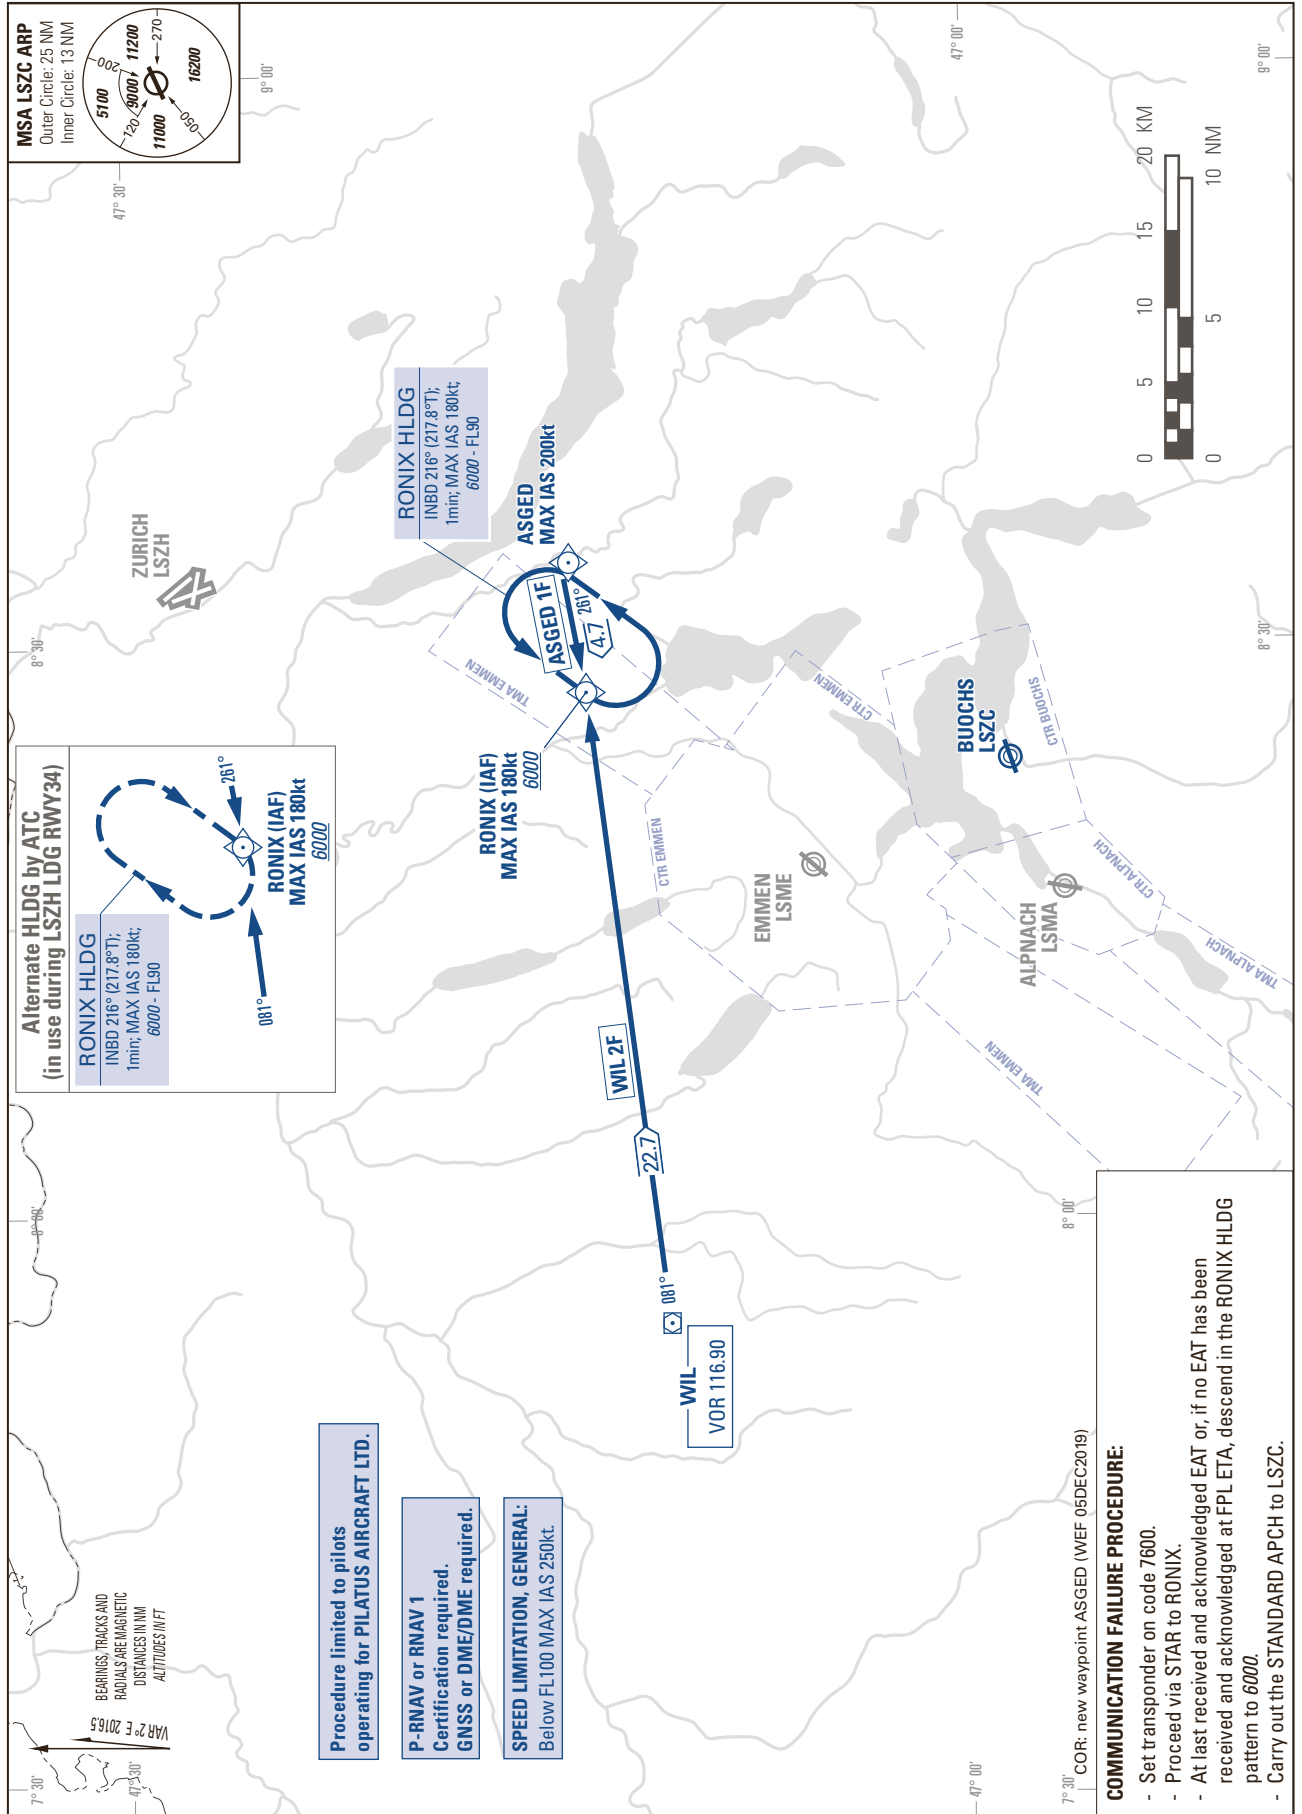

STANDARD INSTRUMENT ARRIVAL CHART
(STAR) - ICAO

TRANSITION LEVEL by ATC
TRANSITION ALTITUDE 7000

BUOCHS - LSZC
STAR to RONIX - RNAV 1

THIS PAGE INTENTIONALLY LEFT BLANK