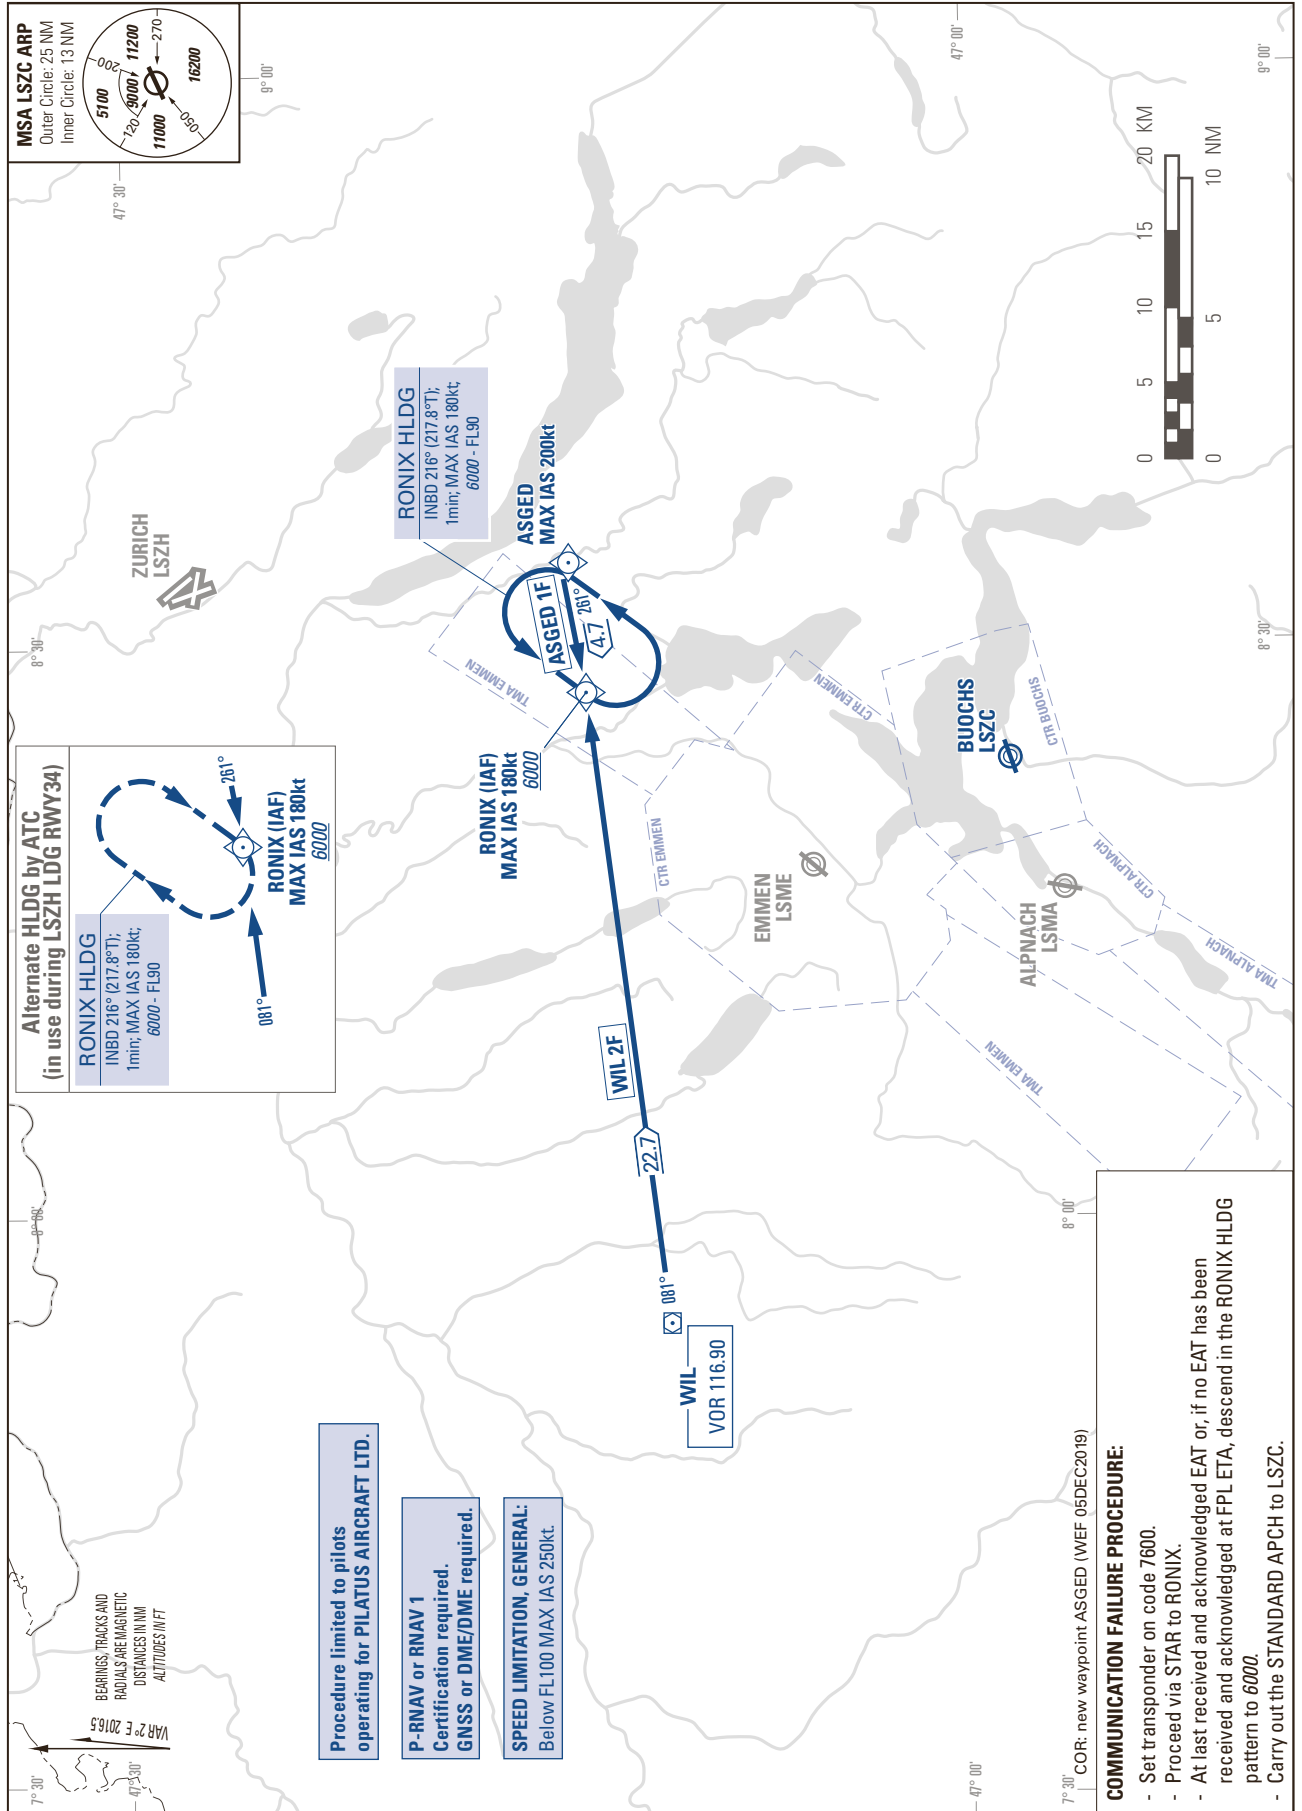

STANDARD INSTRUMENT ARRIVAL CHART
(STAR) - ICAO

TRANSITION LEVEL by ATC
TRANSITION ALTITUDE 7000

BUOCHS - LSZC
STAR to RONIX - RNAV 1

THIS PAGE INTENTIONALLY LEFT BLANK